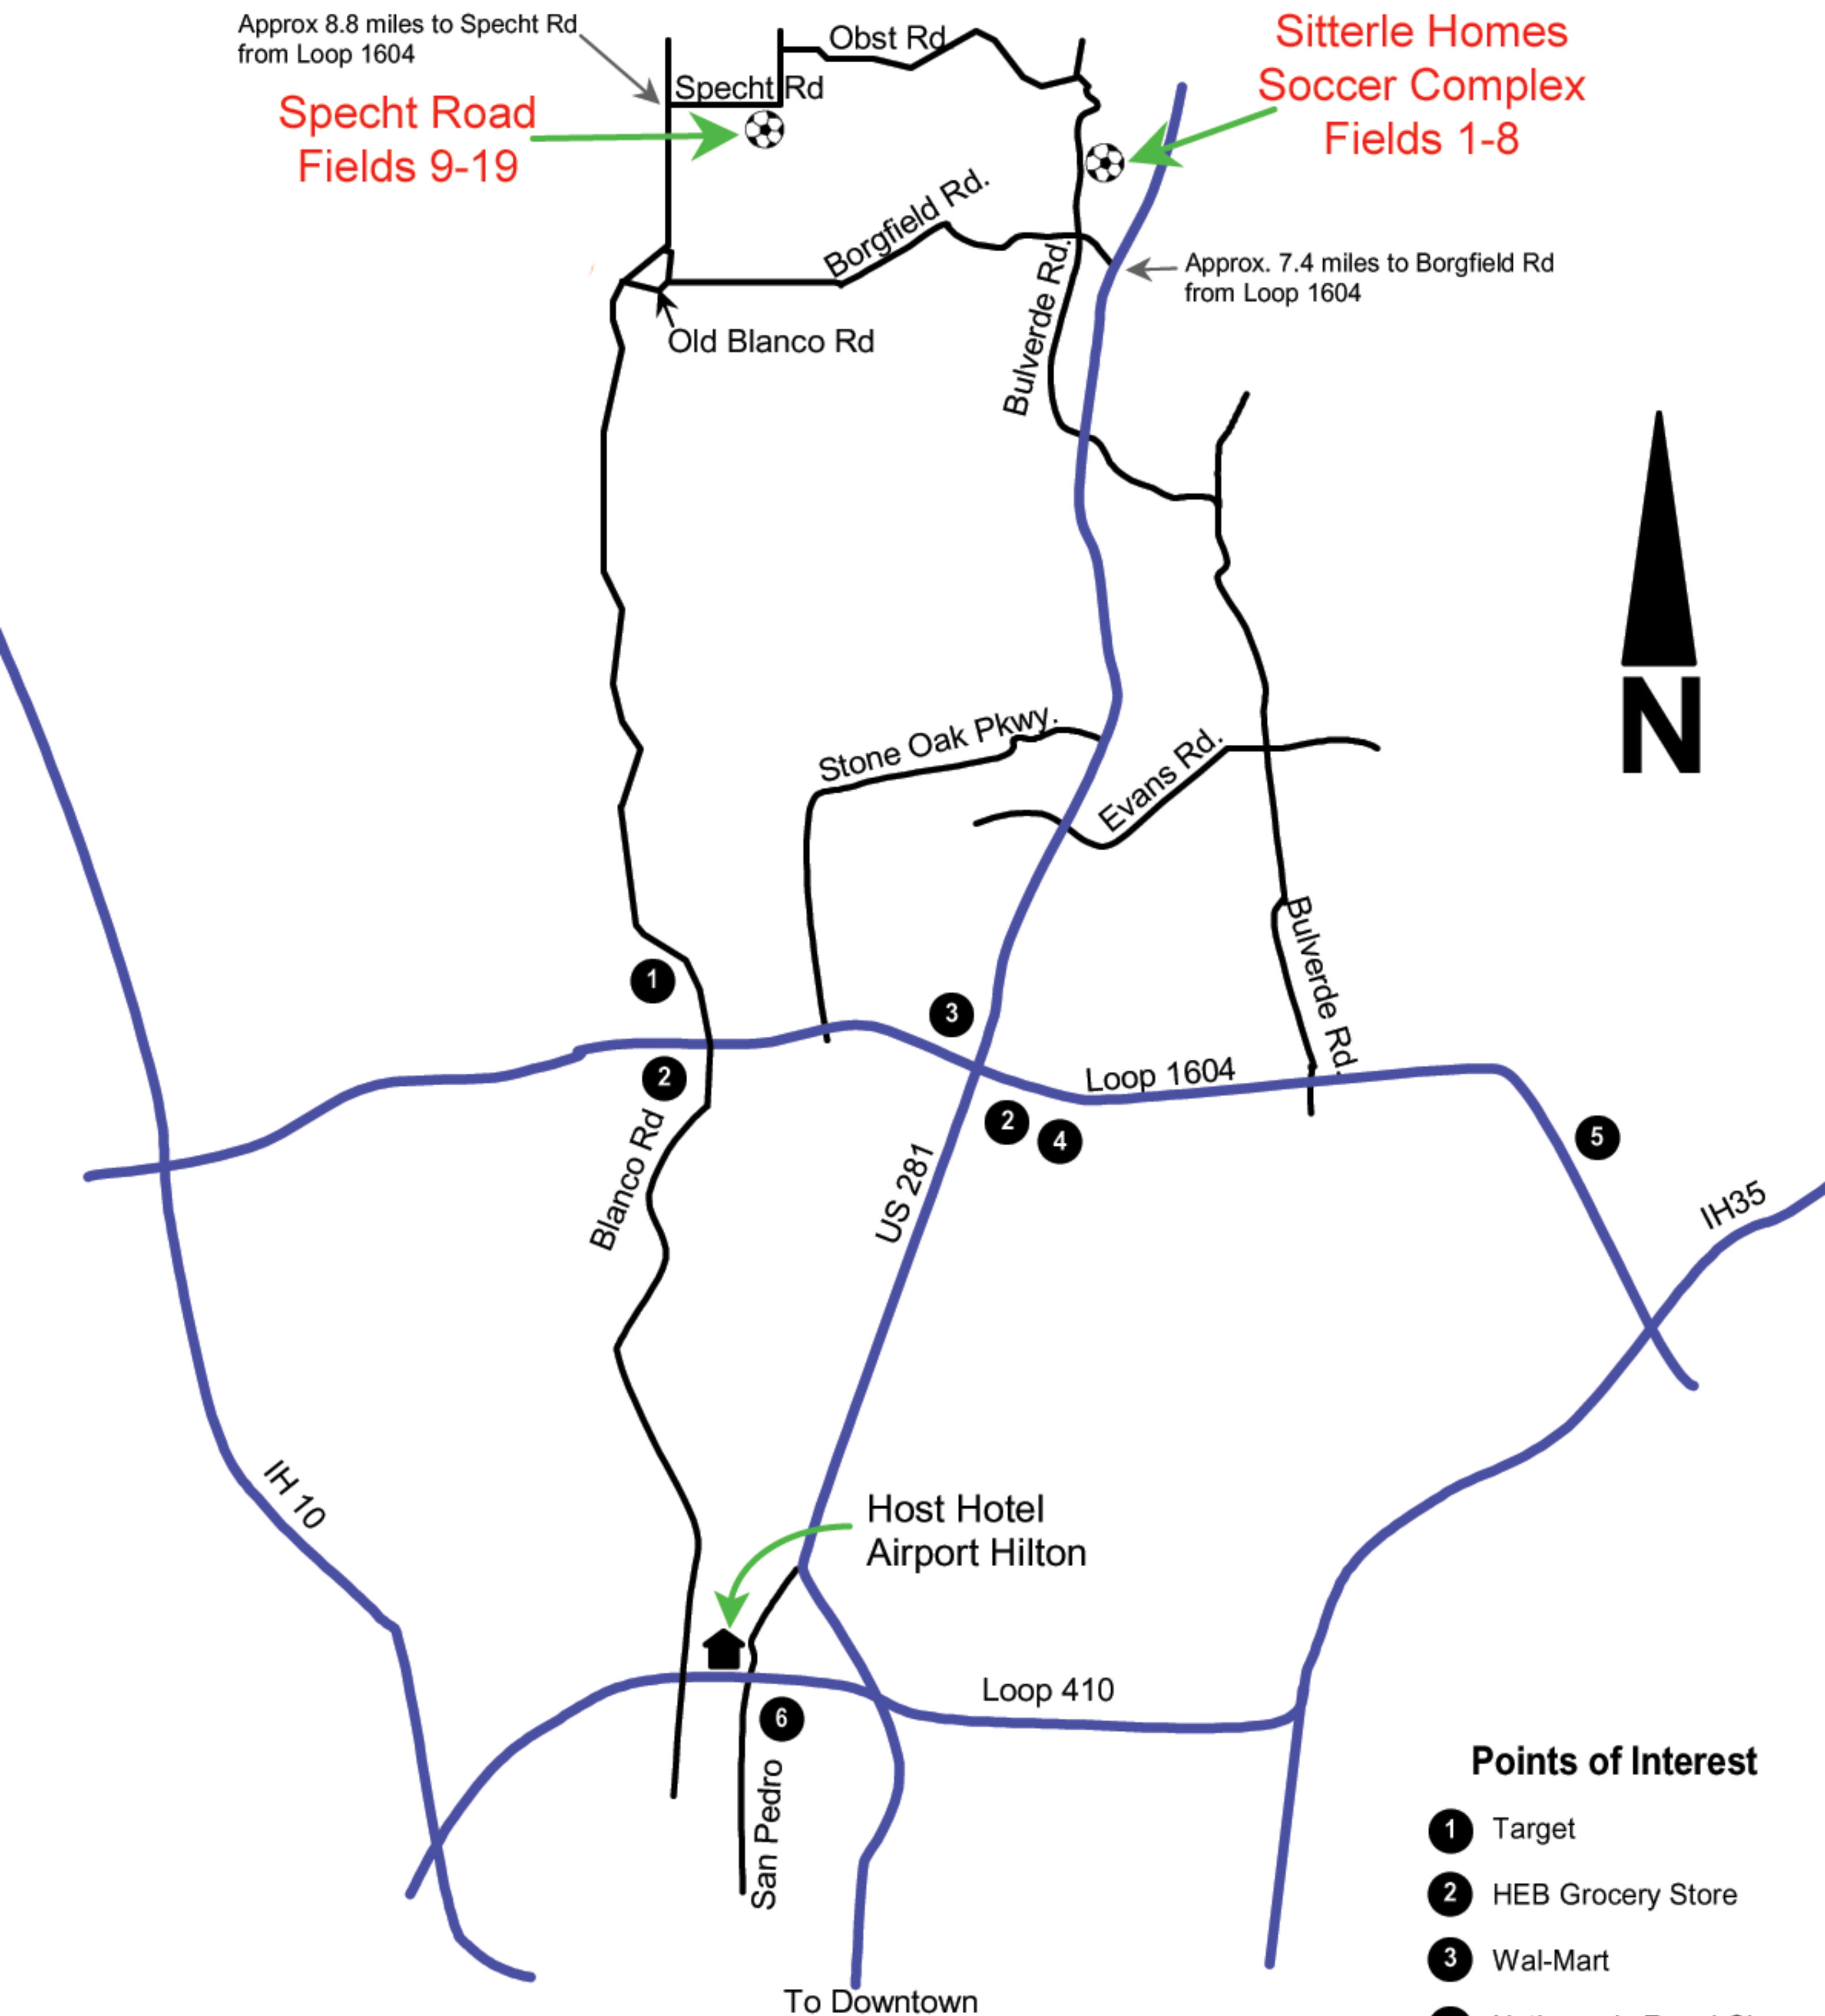

NEYSO North Soccer Fields

Allow 20-30 minutes of travel time from hotel to fields.

No Pets Allowed on Fields!