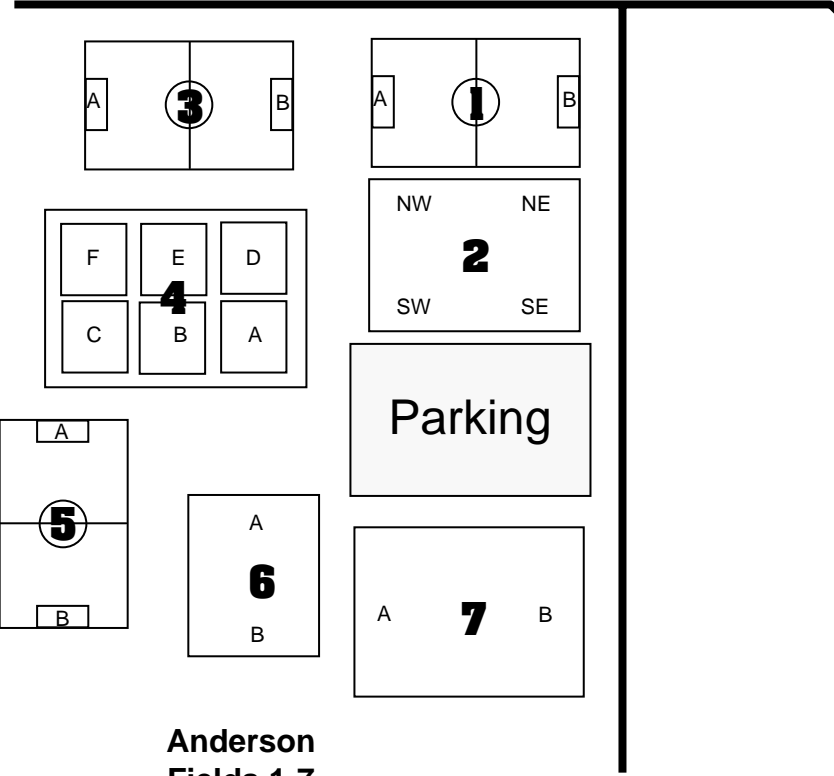

McAllister Park  
Field Layout  
As of 9 Sep 08

← To Jones-Maltsberger

Lower Bee Tree  
Fields 8-14

Anderson  
Fields 1-7

Upper Bee Tree  
Practice spaces 15-17

↓ To Starcrest

Note: Letters indicate practice areas